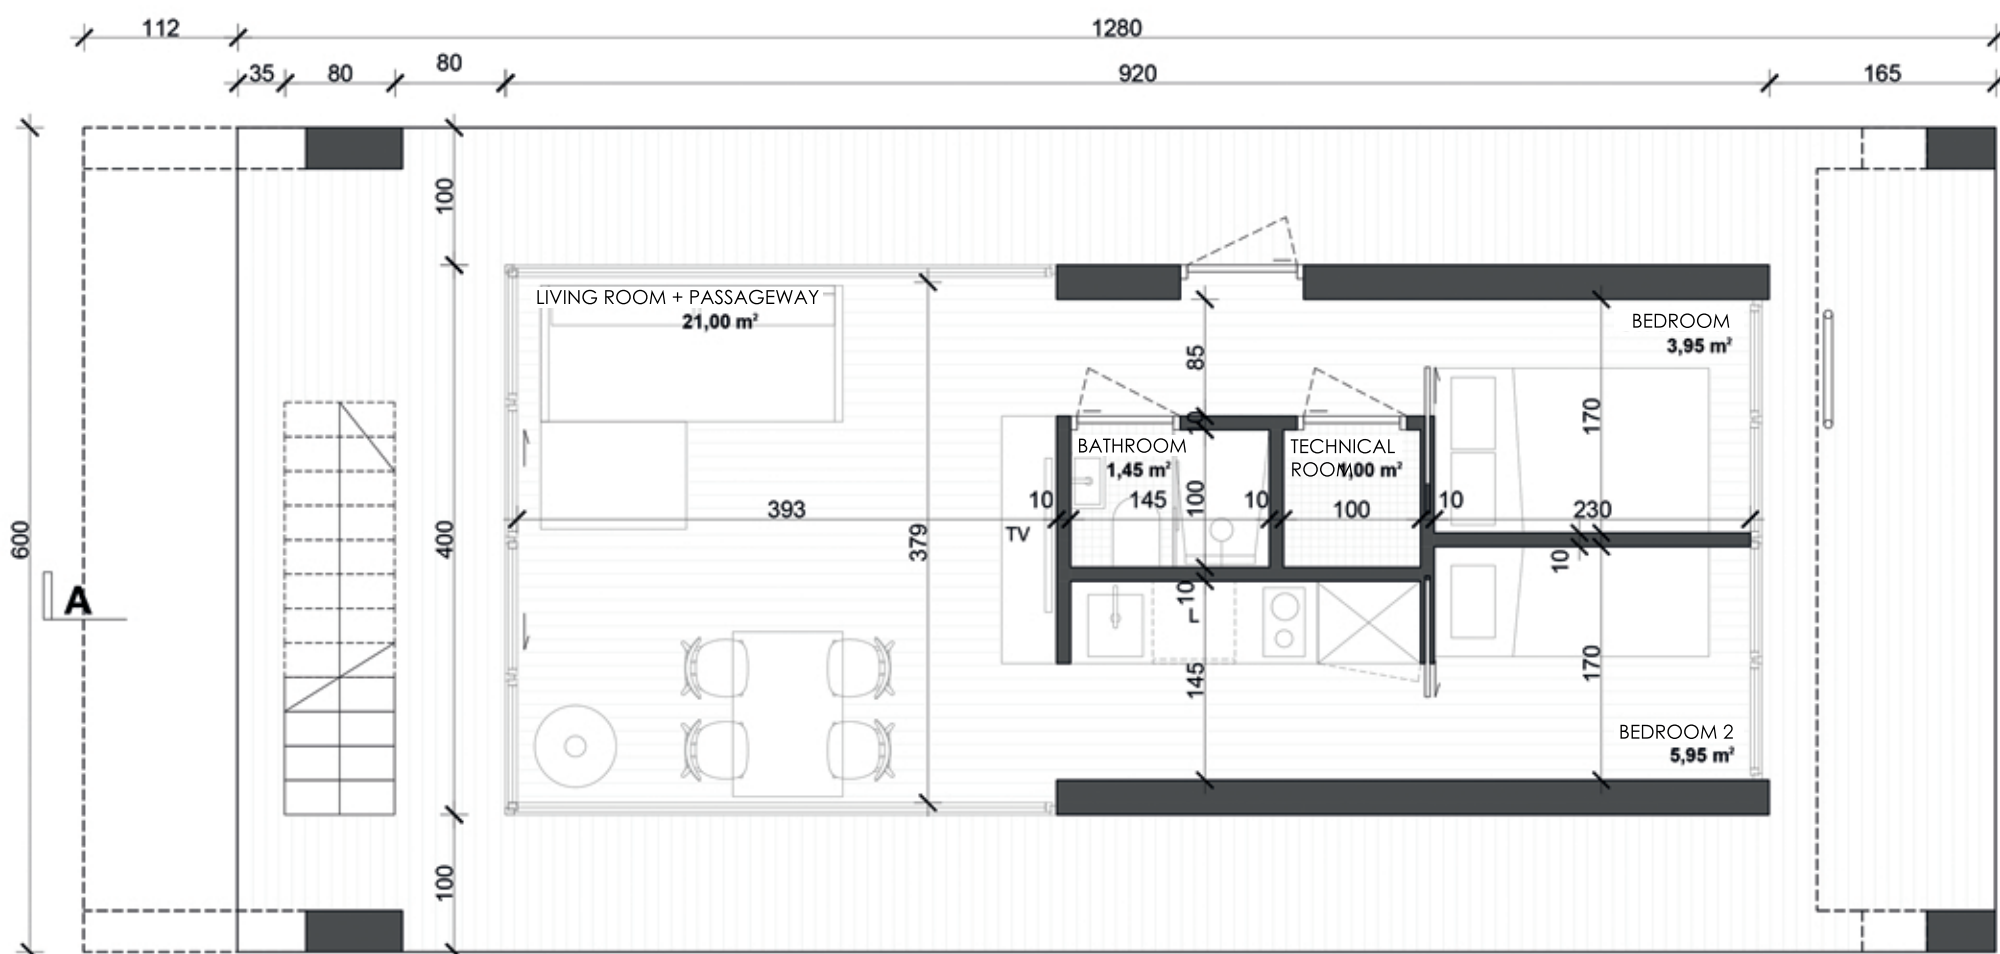

GALAXY II

TECHNICAL INFORMATION

Platform	House	
Length: 12,8 m	Length: 9,2 m	Number of places to sleep: 6 (with the possibility of increasing)
Width: 6 m	Width: 4 m	Terrace area: 30,4 m²
Height: 0,75 m	Area: 36,8 m²	Roof terrace area: 34,4 m² (in the premium option)
Draught: ca. 0,38 m	Height: 2,6 m	Season of use: all year
Area: 76,8 m²		

- ✓ STANDARD FURNISHING
- ☆ PREMIUM FURNISHING
- ♻️ AUTONOMIC FURNISHING
- 🚚 MOBILE FURNISHING