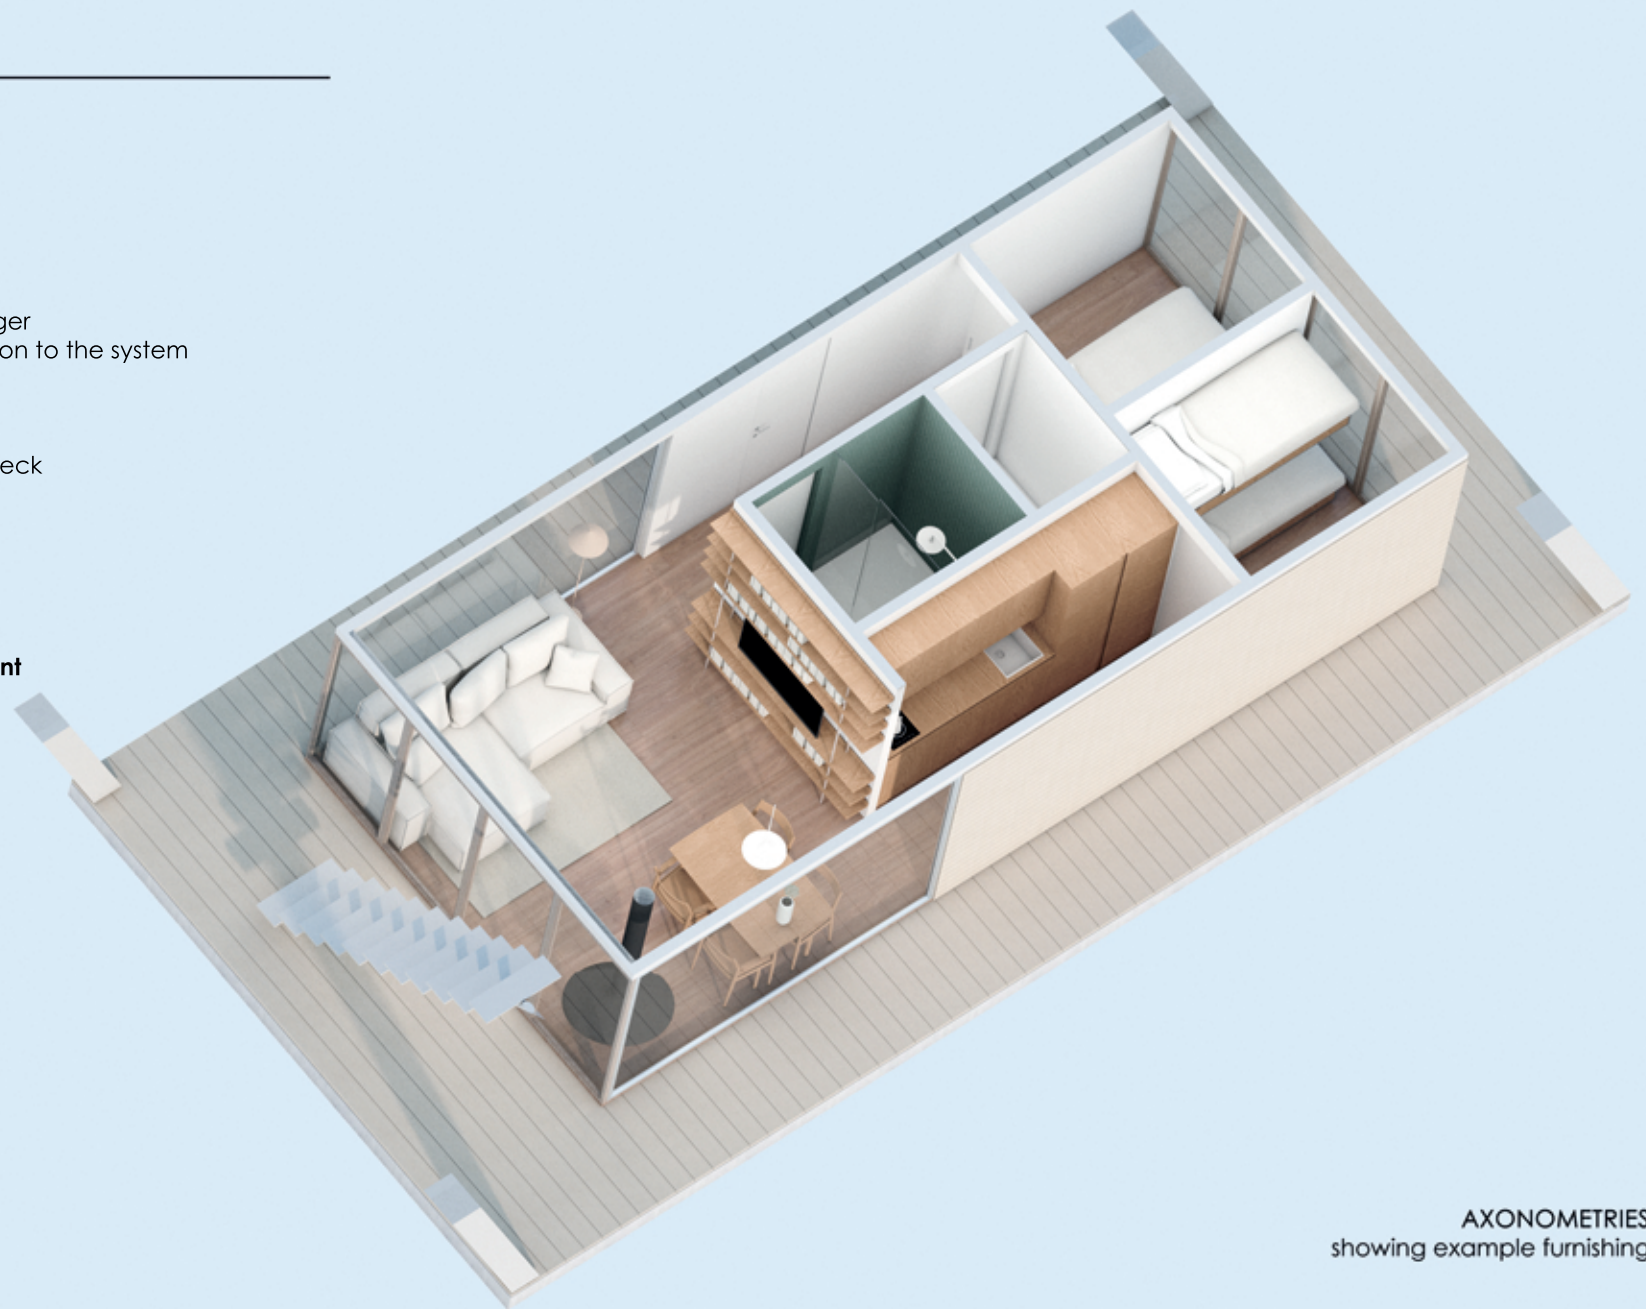

GALAXY II

TECHNICAL INFORMATION

Platform	House	
Length: 12,8 m	Length: 9,2 m	Number of places to sleep: 6 (with the possibility of increasing)
Width: 6 m	Width: 4 m	Terrace area: 30,4 m ²
Height: 0,75 m	Area: 36,8 m ²	Roof terrace area: 34,4 m ² (in the premium option)
Draught: ca. 0,38 m	Height: 2,6 m	Season of use: all year
Area: 76,8 m ²		

- ✓ STANDARD FURNISHING
- ☆ PREMIUM FURNISHING
- ♻️ AUTONOMIC FURNISHING
- 🚚 MOBILE FURNISHING

STANDARD FURNISHING

Containers

for clean and waste water

Installation

floor heating
hot water
household batteries
port connection with charger
marine toilet with connection to the system

Finishing

interior floors
exterior floor of the lower deck
door and window joinery

Belaying elements

front and rear railings
water ladder

Fire extinguishing equipment

at least 2 fire extinguishers

Live-saving equipment

life jackets
Lifebuoy

Mooring equipment

mooring lines
oar
fenders

AXONOMETRIES
showing example furnishing

SIDE ELEVATION

REAR ELEVATION

REAR ELEVATION WITH ENTRANCE DOOR

FRONT ELEVATION