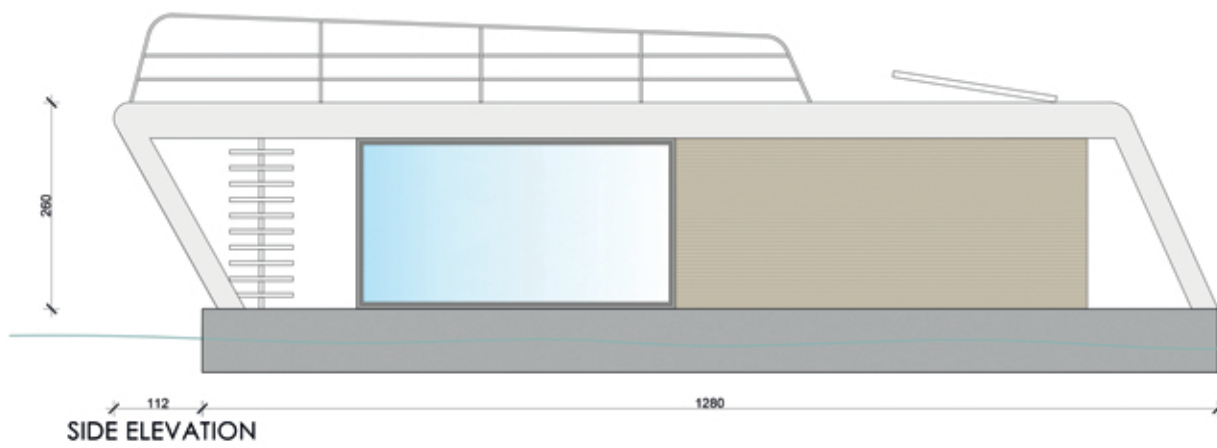

STANDARD FURNISHING

Containers

for clean and waste water

Installation

floor heating
hot water
household batteries
port connection with charger
marine toilet with connection to the system

Finishing

interior floors
exterior floor of the lower deck
door and window joinery

Belaying elements

front and rear railings
water ladder

Fire extinguishing equipment

at least 2 fire extinguishers

Live-saving equipment

life jackets
Lifebuoy

Mooring equipment

mooring lines
oar
fenders