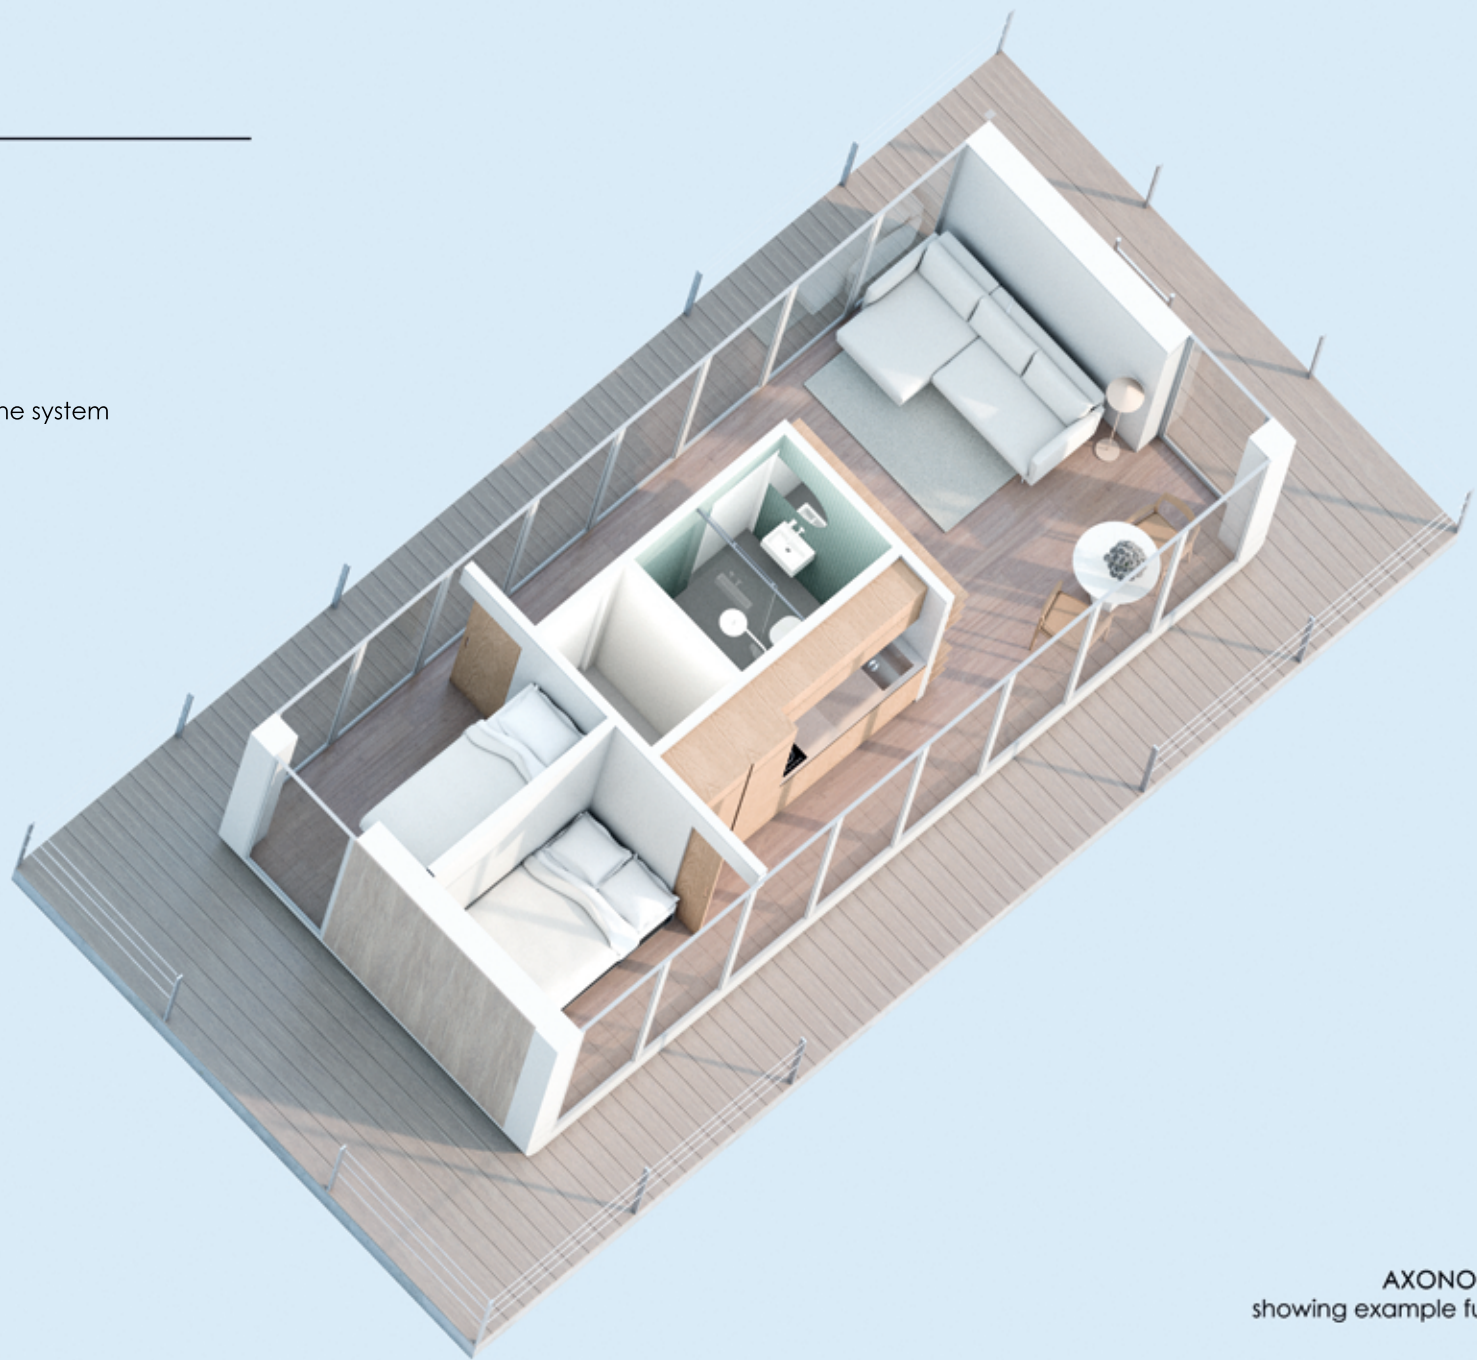

PLAYBOX II

TECHNICAL INFORMATION

Platform	House	
Length: 12,8 m	Length: 9 m	Number of places to sleep: 6 (with the possibility of increasing)
Width: 6 m	Width: 4 m	Terrace area: 40 m ²
Height: 0,75 m	Area: 6 m ²	Roof terrace area: 18,4 m ² (in the premium option)
Draught: ca. 0,38 m	Height: 2,6 m	Season of use: all year
Area: 76,8 m ²		

Installations

floor heating
 hot water
 household batteries
 port connection with charger
 marine toilet with connection to the system

Finishing

interior floors
 exterior floor of the lower deck
 door and window joinery

Belaying elements

front and rear railings
 water ladder

Fire extinguishing equipment

at least 2 fire extinguishers

Live-saving equipment

life jackets
 Lifebuoy

Mooring equipment

mooring lines
 oar
 fenders

AXONOMETRIES
 showing example furnishing