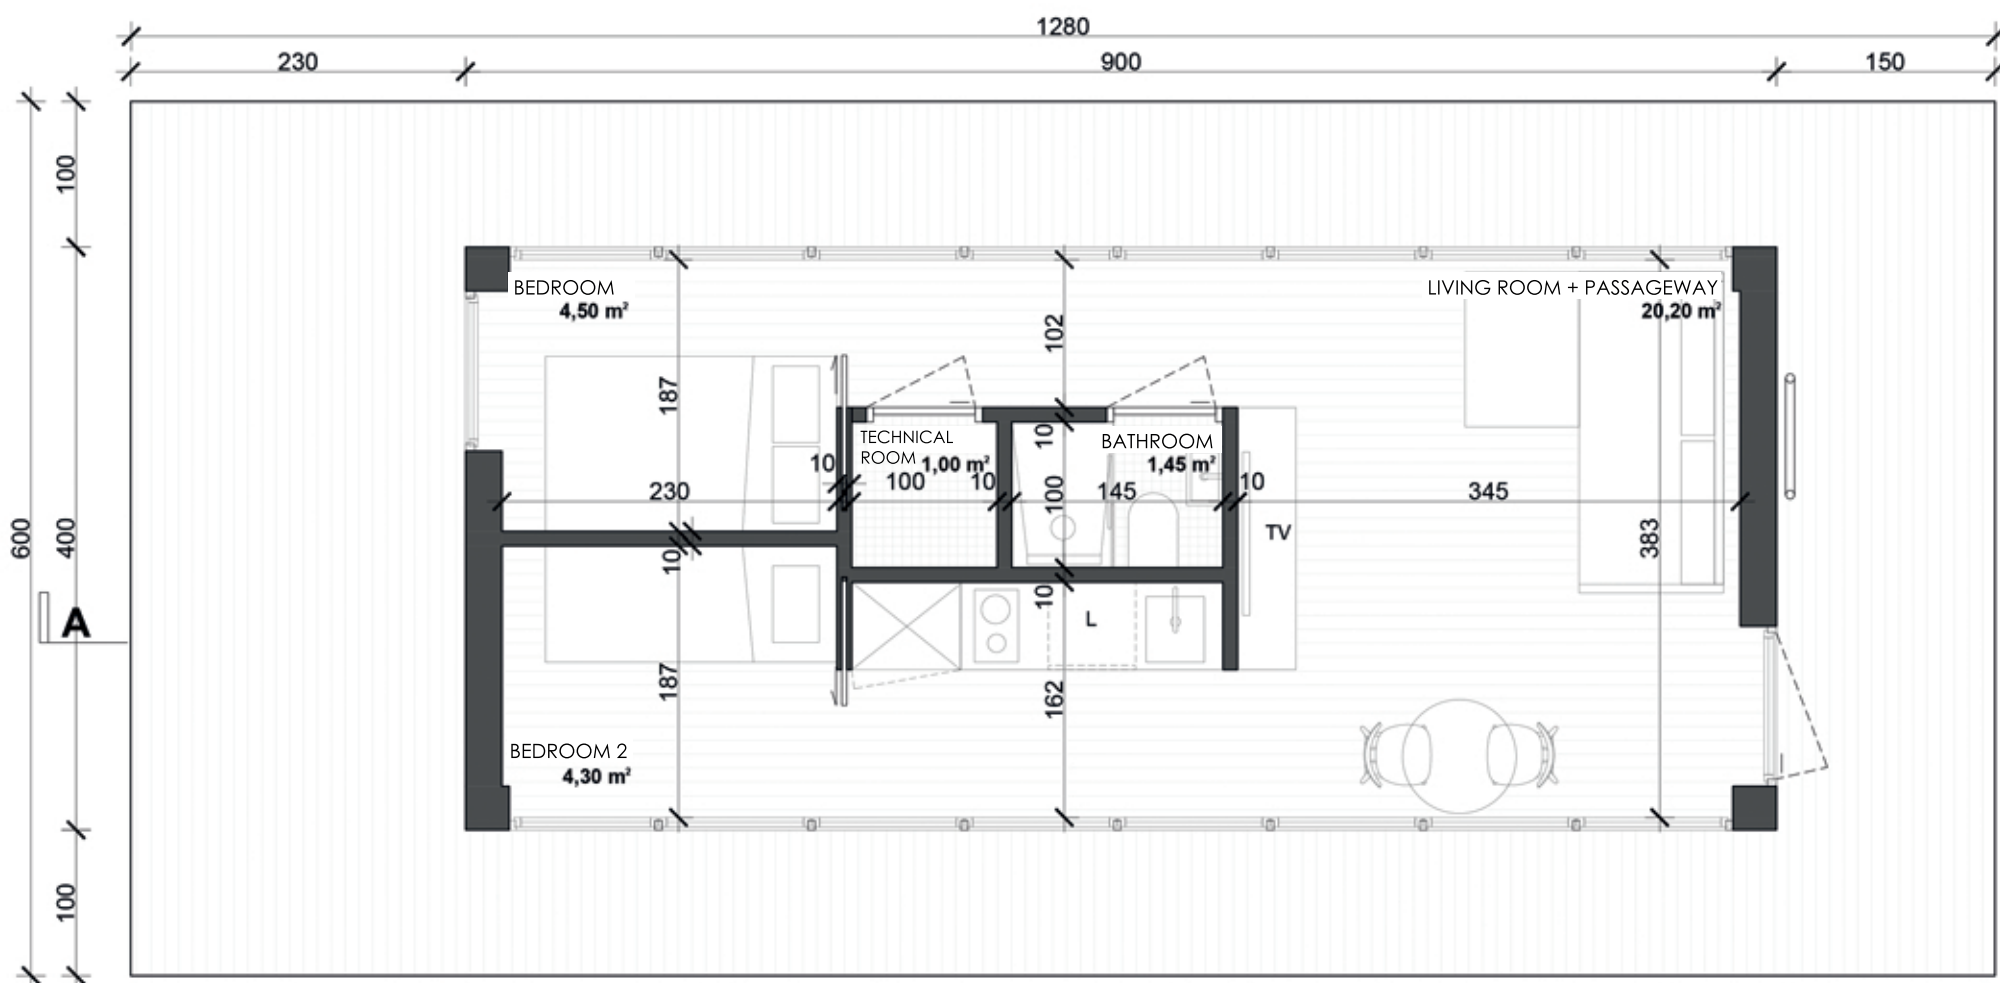

PLAYBOX II

TECHNICAL INFORMATION

Platform	House	
Length: 12,8 m	Length: 9 m	Number of places to sleep: 6 (with the possibility of increasing)
Width: 6 m	Width: 4 m	Terrace area: 40 m²
Height: 0,75 m	Area: 6 m²	Roof terrace area: 18,4 m² (in the premium option)
Draught: ca. 0,38 m	Height: 2,6 m	Season of use: all year
Area: 76,8 m²		

- **STANDARD FURNISHING**
- **PREMIUM FURNISHING**
- **AUTONOMIC FURNISHING**
- **MOBILE FURNISHING**

details available on the website www.aqhome.pl